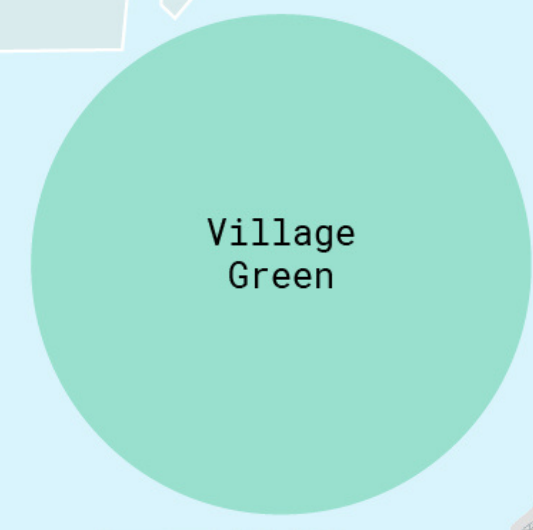

Matthews Food Court

Round-house

Law Library

The Nucleus: Student Hub

Library

Post Office

LIGHT RAIL STATION  
UNSW ANZAC Parade

DAY STREET